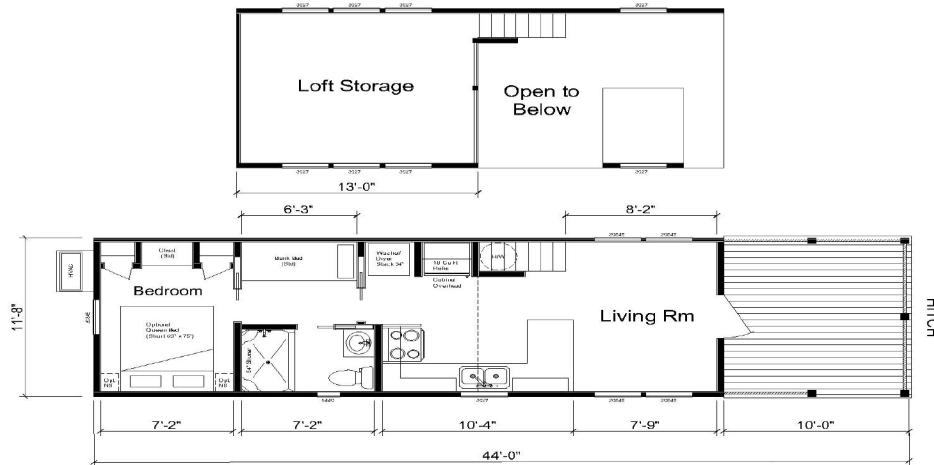

Tiny Cabin Life.com

The Zion

11'8"x44'0" w/ 10' Porch  
Square Feet 396

10" Steel I-Beam - 5 Axles	std	Lino Flooring (Main Level) - Driftwood	std	Durable One-Piece Fiberglass Shower	std
2x6 16" O.C. Floor Joists	std	Loft Flooring - 25oz Shaw "Russet" Carpet	std	7/16" OSB Sheathing - Omit with Board and Batten	std
23/32" OSB Floor Decking	std	4" Recessed LED Can Lights	std	Three Hurricane Straps per Side	std
5/4 Pressure Treated Porch Decking	std	4" LED Can Light Above Kitchen Sink	std		
2x6 16" O.C. Rafters - Double 2x6 Ridge Beam	std	Ceiling Fan - Living Room	std		
Full 7/12 Roof Pitch at Porch	std	2x4 Exterior Walls - 16" O.C.	std		
Durable 29ga. Metal Roof - Color	std	PEX Water Lines	std		
Prefinished LP Smart Lap Siding - Color	std	100 Amp Panel Box	std	<b>OPTION TOTAL</b>	
Structural 7/16" OSB Sheathing	std	20 Gallon Low Boy Water Heater	std	<b>BASE PRICE</b>	
Residential PVC Porch Railing - Color	std	Plumb and Wire for Stack Washer/Dryer	std	<b>MATERIAL SURCHARGE</b>	
Efficient Vinyl Windows - Color	std	R-11 Floor,R-13 Walls,R-19 Ceiling - Fiberglass Ins.	std	<b>RVA LABEL FEE</b>	
Residential Full-View Front Door w/Blinds	std	Comfort Height Toilet	std	<b>STATE FEES</b>	
Massive 6x6 Porch Posts Wrapped w/ LP Trim	std	9000 BTU Air Handler in Living Room	std		
Exterior Frost-Free Faucet	std	9000 BTU Air Handler in Master Bedroom	std		
Exterior GFCI Receptacle on Porch	std	Laminate Kitchen and Bath C-Tops - Color	std	<b>SUBTOTAL - FOB</b>	
Solid Plywood Cabinetry - Plant Built	std	Amana 30" Elec. Smooth-Top Range	std	*	
1x6 V-Groove Walls - Color	std	Amana 18 Cu. Ft. Top-Freezer Refrigerator w/Ice	std		
1x6 V-Groove Ceiling - Color	std	Amana 1.6 Cu. Ft Over Range Microwave	std		
Solid Wood Interior Doors - Color	std	Stainless Steel Double Bowl Sink w/Spring Faucet	std	<b>Total Price</b>	